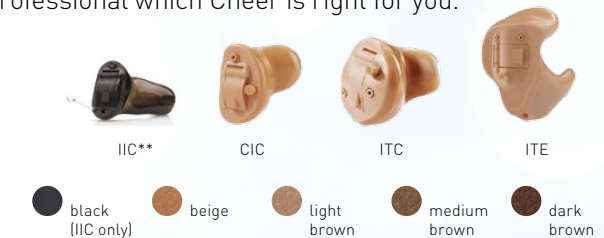

SoundGate Mic*

Have someone across the room—or even across a long table—clip on this microphone. You'll hear their words loud and clear.

RC-N Remote Control**

Allows easy operation of program and volume changes.

*Cheer 60 and Cheer 40 wireless models only
**Cheer 60, Cheer 40 and Cheer 20 wireless models only

Cheer for the starting lineup: Styles that stand out

From the nearly invisible IIC (Invisible-In-Canal) to powerful BTE (Behind-the-Ear) styles – and everything in between – Cheer will have you on your feet. Cheer comes in a variety of colors, and many are available with wireless connectivity. Ask your hearing care professional which Cheer is right for you.

*Cheer 60 and Cheer 40 only
**Cheer 60 only